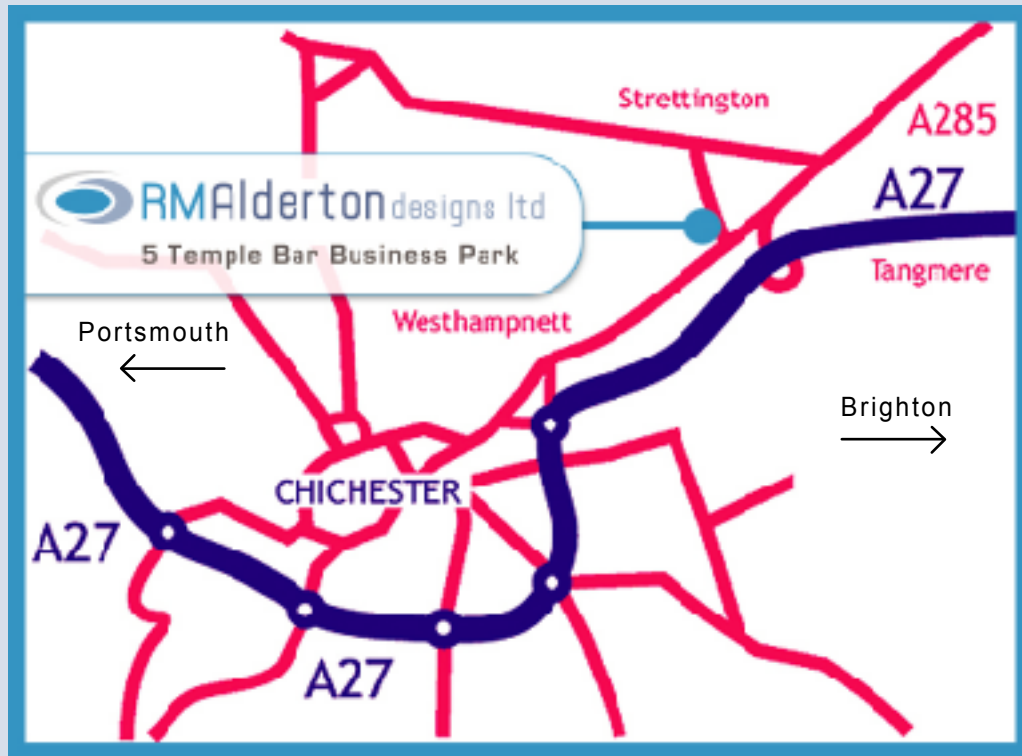

5 Temple Bar Business Park

DIRECTIONS

Directions:

RMAlderton designs Ltd is situated just off the A27 east of Chichester.

From the West: Follow the A27 round the outskirts of the city until you come to a roundabout where you will see a McDonalds restaurant., take the 3rd exit which will keep you on the A27. After about 1 mile, take the next turning off the A27 (signposted A285 Petworth). Take the 1st turning left towards Westhampnett, and then 1st right into Strettington Lane. Temple Bar Business Park is 200 yards on the left.

From the East: Follow the A27 west, and about 1 mile before the outskirts of Chichester take the turning off the A27 (signposted A285 Petworth). This will take you over the A27, then take the 1st turning left towards Westhampnett, and then 1st right into Strettington Lane. Temple Bar Business Park is 200 yards on the left.